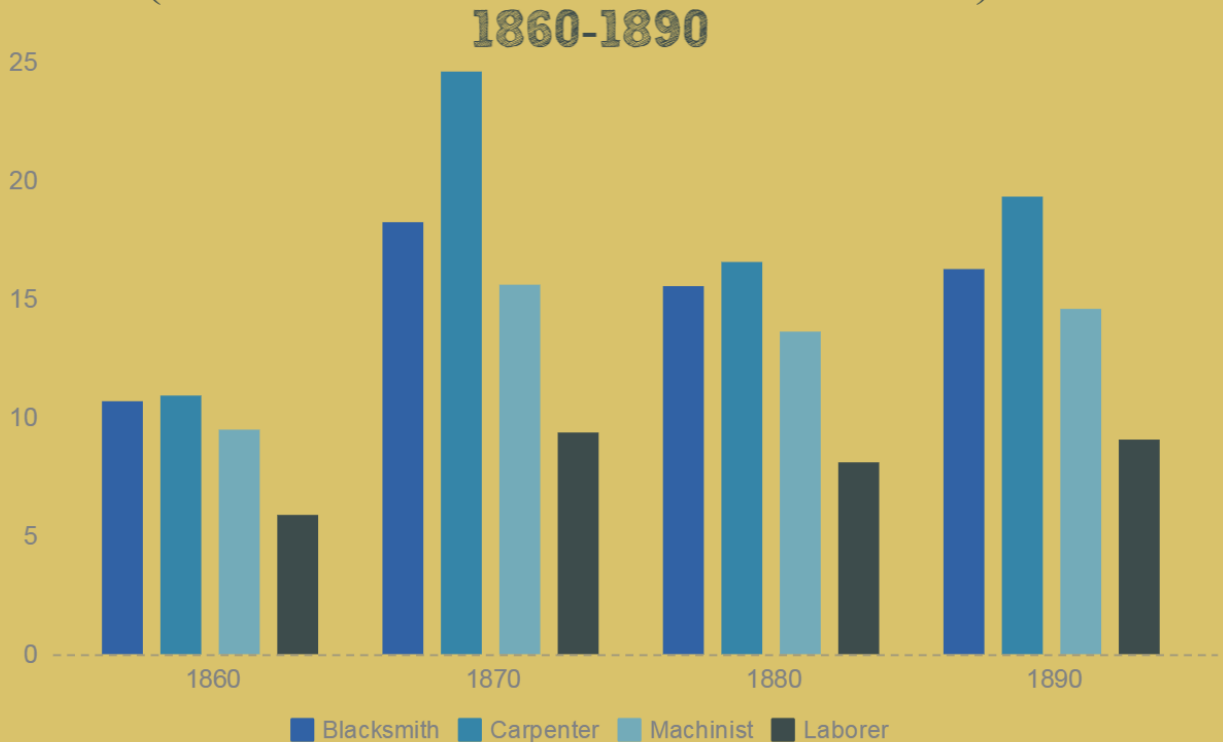

American Labor

ESTIMATED AVERAGE WEEKLY HOURS WORKED (IN MANUFACTURING)

ESTIMATED AVERAGE WEEKLY WAGE (WORKING 60 HOURS/WEEK)

Describe the general trend in the wages and working hours of American workers.

When did wages rise and fall? What historic event might have caused the rise in average wages in 1870?