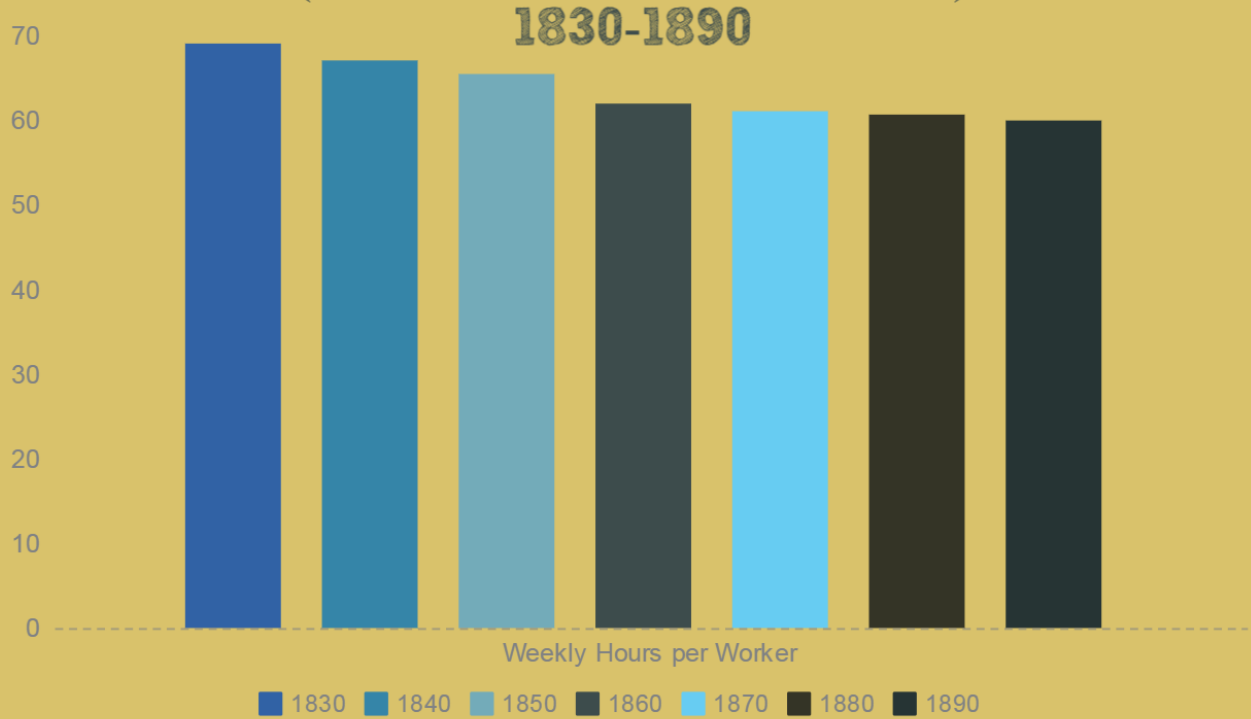

American Labor

ESTIMATED AVERAGE WEEKLY HOURS WORKED (IN MANUFACTURING)

ESTIMATED AVERAGE WEEKLY WAGE (WORKING 60 HOURS/WEEK)

Describe the general trend in the wages and working hours of American workers.

When did wages rise and fall? What historic event might have caused the rise in average wages in 1870?